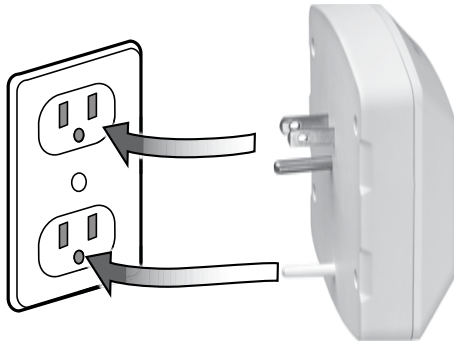

Package Contents

Surge Protector

1 Connect to Wall Outlet

2 Plug in Equipment

PROTECTED WHEN LIT

lights green when the
AC line is protected.